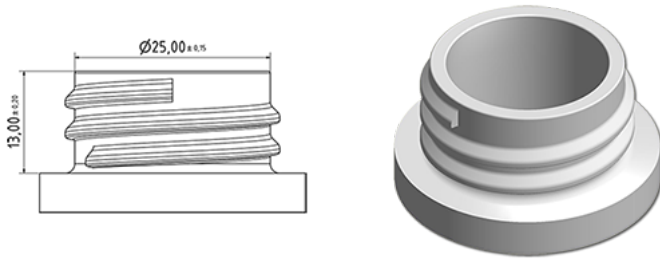

Cap 28/400 white with seal

General Information

Ordering numbers : J025-I069V21J1035002

Weight : 2.000 gr

Neck : G035 (Low ring neck 28/400 round screwing thread)

Components

1 - Bouchon 28/400 blanc non jointe

Material : MAT.HOSTALEN GD4755

Color : C669 (Blanc)

2 - Joint D 26 mm

Material : JOINT ORDINAIRE EPE

Color : C000 (Nat.)

Standard packaging : V21

5000 pieces per carton / 150000 pieces per pallet

- pieces loose in the boxes

- 30 Boxes C3

- 1 pallet 100 X 120

X : 38,6 cm - Y : 58,6 cm - Z : 30,7 cm

Media