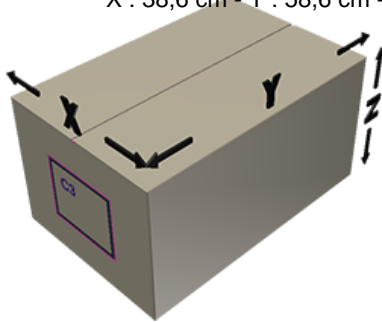

Cap B40 red with seal EPE

General Information

Ordering numbers : J125-I017V21J1079006

Weight : 6.000 gr

Neck : G079 (B40V cap with tamper evident ring)

Standard packaging : V21

1200 pieces per carton / 36000 pieces per pallet

- pieces loose in the boxes
- 30 Boxes C3
- 1 pallet 100 X 120

X : 38,6 cm - Y : 58,6 cm - Z : 30,7 cm

Media

Components

1 - Bouchon B40 rouge non jointe

Material : MAT.HOSTALEN GD4755

Color : C017 (Rouge)

2 - Joint EPE D 39 mm