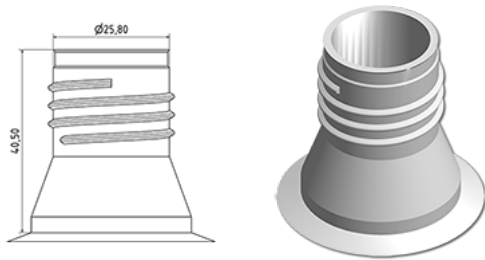

1000 ml detergent bottle with handle

General Information

Ordering numbers : S01190000A01N0006060

Capacity : 1000 ml

Weight : 60.000 gr

Color : C000 (Nat.)

Material : M90 (MAT. HDPE SABIC B.5421)

Media

Neck : G006 (1l and 2l detergent with handle)

Specification : N0

Without level line, without tactile sigle

Standard packaging : A01

72 pieces per carton / 1152 pieces per pallet

- Pieces arranged in the boxes

- 16 Boxes C13

- 1 pallet 100 X 120

X : 49,6 cm - Y : 58 cm - Z : 51,5 cm