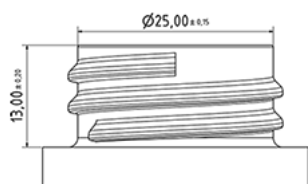

750 ml ergonomical bottle natural

General Information

Ordering numbers : S01490000V01N0035040

Capacity : 750 ml

Weight : 40.000 gr

Color : C000 (Nat.)

Material : M90 (MAT. HDPE SABIC B.5421)

Media

Neck : G035 (Low ring neck 28/400 round screwing thread)

Specification : N0

Without level line, without tactile sigle

Standard packaging : V01

100 pieces per carton / 1600 pieces per pallet

- Pieces arranged in the boxes

- 16 Boxes C13

- 1 pallet 100 X 120

X : 49,6 cm - Y : 58 cm - Z : 51,5 cm