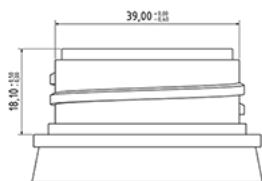

1000 ml bottle for fruitjuice natural

**General Information**

Ordering numbers : S02690000A20N0152055

Capacity : 1000 ml

Weight : 55.000 gr

Color : C000 (Nat.)

Material : M90 (MAT. HDPE SABIC B.5421)

**Media**

**Neck : G152 (Screw cap with hinge)**

**Specification : N0**

Without level line, without tactile sigle

**Standard packaging : A20**

676 pieces per carton / 676 pieces per pallet

- Pieces arranged on the cap carton
- 1 Cap carton
- 4 Layers
- 1 Intermediate pallet 100 X 120
- 1 Cap carton
- 4 Layers
- 1 pallet 100 X 120

X : 120 cm - Y 97 cm