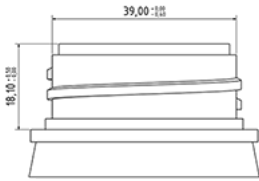

1000 ml bottle for fruitjuice natural

General Information

Ordering numbers : S02690000A20N0152055

Capacity : 1000 ml

Weight : 55.000 gr

Color : C000 (Nat.)

Material : M90 (MAT. HDPE SABIC B.5421)

Media

Neck : G152 (Screw cap with hinge)

Specification : N0

Without level line, without tactile sigle

Standard packaging : A20

676 pieces per carton / 676 pieces per pallet

- Pieces arranged on the cap carton
- 1 Cap carton
- 4 Layers
- 1 Intermediate pallet 100 X 120
- 1 Cap carton
- 4 Layers
- 1 pallet 100 X 120

X : 120 cm - Y 97 cm