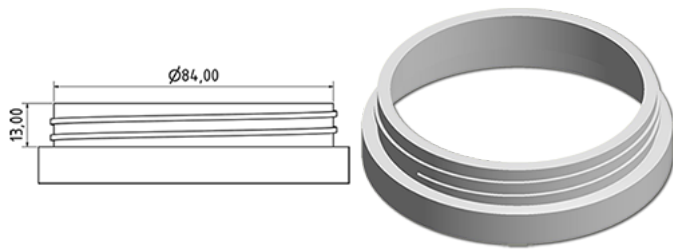

Wide pot 275 ml

General Information

Media

Ordering numbers : S27690000V01N0019023

Capacity : 275 ml

Weight : 23.000 gr

Color : C000 (Nat.)

Material : M90 (MAT. HDPE SABIC B.5421)

Neck : G019 (Screwing cap C87)

Specification : N0

Without level line, without tactile sigle

Standard packaging : V01

230 pieces per carton / 3680 pieces per pallet

- Pieces arranged in the boxes
- 16 Boxes C13
- 1 pallet 100 X 120

X : 49,6 cm - Y : 58 cm - Z : 51,5 cm