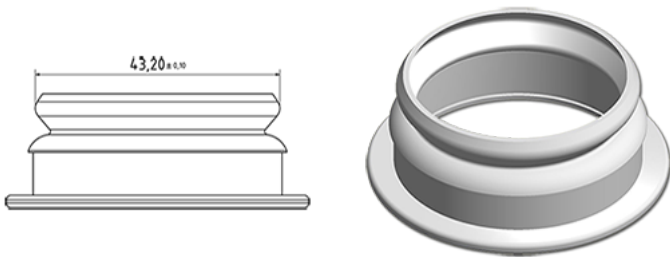

1000 ml bottle for fruitjuice natural

General Information

Ordering numbers : S31390000A03N0049030

Capacity : 1000 ml

Weight : 30.000 gr

Color : C000 (Nat.)

Material : M90 (MAT. HDPE SABIC B.5421)

Media

Neck : G049 (Milkcap S43)

Specification : N0

Without level line, without tactile sigle

Standard packaging : A03

92 pieces per carton / 1472 pieces per pallet

- Pieces arranged in the boxes with plastic bag
- 16 Boxes C13
- 1 pallet 100 X 120

X : 49,6 cm - Y : 58 cm - Z : 51,5 cm