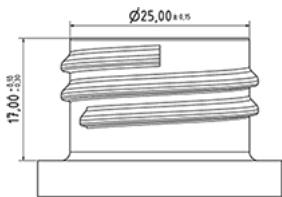

750 ml ergonomical BALY bottle grey

General Information

Ordering numbers : S71690262V01N1103050

Capacity : 750 ml

Weight : 50.000 gr

Color : C262 (Silver 12524OP-M81979SFL)

Material : M90 (MAT. HDPE SABIC B.5421)

Dimensions : 120 x 75 x 226 mm (L x P x H)

Media

Neck : G103 (High bottle neck 28/410)

Specification : N1

With level line, without tactile sigle

Standard packaging : V01

90 pieces per carton / 1440 pieces per pallet

- Pieces arranged in the boxes
- 16 Boxes C13
- 1 pallet 100 X 120

X : 49,6 cm - Y : 58 cm - Z : 51,5 cm