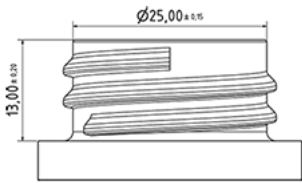

500 ml bottle for fruitjuice natural

General Information

Ordering numbers : S75990000A01N2036030

Capacity : 500 ml

Weight : 30.000 gr

Color : C000 (Nat.)

Material : M90 (MAT. HDPE SABIC B.5421)

Media

Neck : G036 (Low bottle neck 28/400 with rond screwing thread)

Specification : N2

Without level line, with tactile sigle

Standard packaging : A01

164 pieces per carton / 2624 pieces per pallet

- Pieces arranged in the boxes
- 16 Boxes C13
- 1 pallet 100 X 120

X : 49,6 cm - Y : 58 cm - Z : 51,5 cm