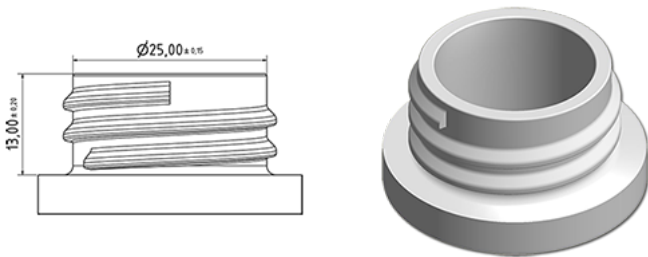

500 ml bottle for fruitjuice natural

General Information

Ordering numbers : S75990000A01N2036030

Capacity : 500 ml

Weight : 30.000 gr

Color : C000 (Nat.)

Material : M90 (MAT. HDPE SABIC B.5421)

Media

Neck : G036 (Low bottle neck 28/400 with rond screwing thread)

Specification : N2

Without level line, with tactile sigle

Standard packaging : A01

164 pieces per carton / 2624 pieces per pallet

- Pieces arranged in the boxes
- 16 Boxes C13
- 1 pallet 100 X 120

X : 49,6 cm - Y : 58 cm - Z : 51,5 cm