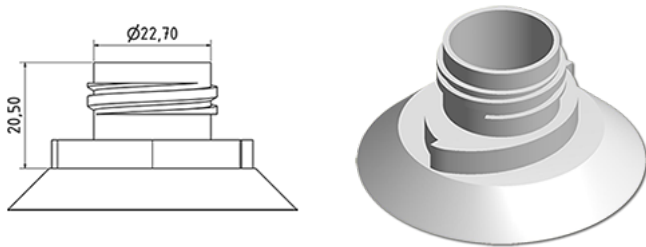

750 ml WC bottle

General Information

Ordering numbers : S78590069A01S1116045

Capacity : 750 ml

Weight : 45.000 gr

Color : C069 (White)

Material : M90 (MAT. HDPE SABIC B.5421)

Media

Neck : G116 (WC cap)

Specification : S1

All spirals crushed, with tactile sigle

Standard packaging : A01

110 pieces per carton / 1760 pieces per pallet

- Pieces arranged in the boxes
- 16 Boxes C13
- 1 pallet 100 X 120

X : 49,6 cm - Y : 58 cm - Z : 51,5 cm