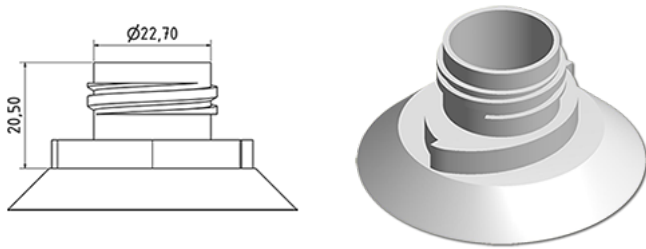

750 ml WC bottle

General Information

Ordering numbers : S78590069A20S1116045

Capacity : 750 ml

Weight : 45.000 gr

Color : C069 (White)

Material : M90 (MAT. HDPE SABIC B.5421)

Media

Neck : G116 (WC cap)

Specification : S1

All spirals crushed, with tactile sigle

Standard packaging : A20

840 pieces per carton / 840 pieces per pallet

- Pieces arranged on the cap carton
- 1 Cap carton
- 4 Layers
- 1 Intermediate pallet 100 X 120
- 1 Cap carton
- 4 Layers
- 1 pallet 100 X 120

X : 120 cm - Y 97 cm