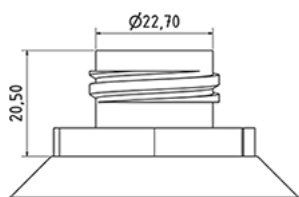

750 ml WC bottle

General Information

Ordering numbers : S78597000A01S0116045

Capacity : 750 ml

Weight : 45.000 gr

Color : C000 (Nat.)

Material : M97 (MAT.PEHD RPE306 RECY TOTAL PETROCHIMICAL)

Media

Neck : G116 (WC cap)

Specification : S0

All spirals crushed, without tactile sigle

Standard packaging : A01

110 pieces per carton / 1760 pieces per pallet

- Pieces arranged in the boxes
- 16 Boxes C13
- 1 pallet 100 X 120

X : 49,6 cm - Y : 58 cm - Z : 51,5 cm