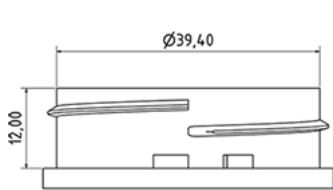

3000 ml bottle washing handle

General Information

Ordering numbers : S80190000A31N0123100

Capacity : 3000 ml

Weight : 100.000 gr

Color : C000 (Nat.)

Material : M90 (MAT. HDPE SABIC B.5421)

Media

Neck : G123 ()

Specification : N0

Without level line, without tactile sigle

Standard packaging : A31

540 pieces per carton / 540 pieces per pallet

- Pieces arranged on the cap carton
- 1 Cap carton
- 5 Layers
- 1 Cap carton
- 4 Layers
- 1 pallet 100 X 120

X : 120 cm - Y 97 cm