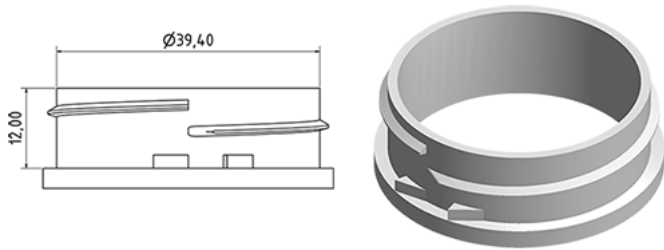

3000 ml bottle washing handle

**General Information**

Ordering numbers : S80190069A31N1123100

Capacity : 3000 ml

Weight : 100.000 gr

Color : C069 (White)

Material : M90 (MAT. HDPE SABIC B.5421)

**Media**

**Neck : G123 ( )**

**Specification : N1**

With level line, without tactile sigle

**Standard packaging : A31**

540 pieces per carton / 540 pieces per pallet

- Pieces arranged on the cap carton
- 1 Cap carton
- 5 Layers
- 1 Cap carton
- 4 Layers
- 1 pallet 100 X 120

X : 120 cm - Y 97 cm