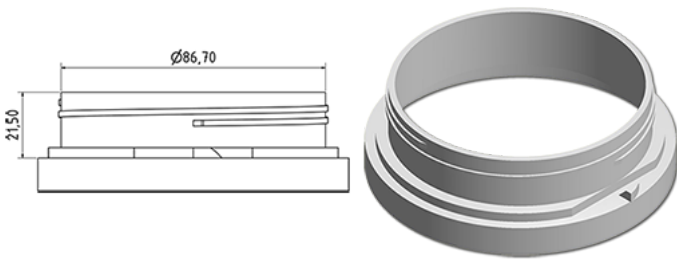

Wide pot 1000 ml

General Information

Ordering numbers : S80390069A23N2121050

Capacity : 1000 ml

Weight : 50.000 gr

Color : C069 (White)

Material : M90 (MAT. HDPE SABIC B.5421)

Media

Neck : G121 (Child safe cap cse 100 (1 pc))

Specification : N2

Without level line, with tactile sigle

Standard packaging : A23

726 pieces per carton / 726 pieces per pallet

- Pieces arranged on the cap carton
- 1 Cap carton
- 6 Layers
- 1 Intermediate pallet 100 X 120
- 1 Cap carton
- 6 Layers
- 1 pallet 100 X 120

X : 120 cm - Y : 97 cm