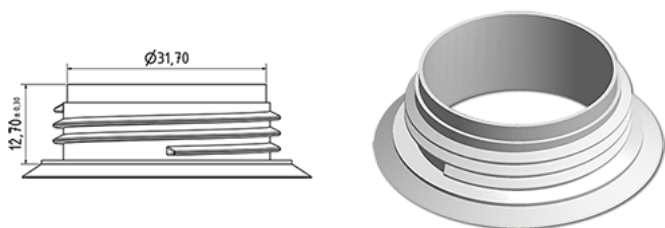

1000 ml bottle for liquid detergent

General Information

Ordering numbers : S83890000A31N0111045

Capacity : 1000 ml

Weight : 45.000 gr

Color : C000 (Nat.)

Material : M90 (MAT. HDPE SABIC B.5421)

Media

Neck : G111 (1L detergent with handle sesam)

Specification : N0

Without level line, without tactile sigle

Standard packaging : A31

700 pieces per carton / 700 pieces per pallet

- Pieces arranged on the cap carton
- 1 Cap carton
- 5 Layers
- 1 Cap carton
- 4 Layers
- 1 pallet 100 X 120

X : 120 cm - Y 97 cm