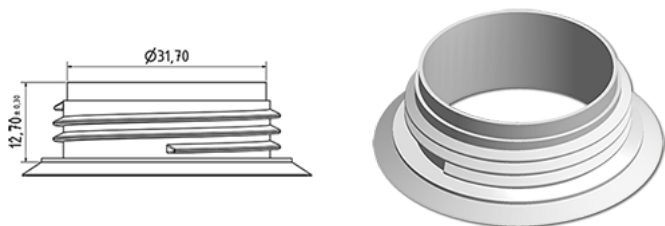

1000 ml bottle for liquid detergent

General Information

Ordering numbers : S83890248A22N0111045

Capacity : 1000 ml

Weight : 45.000 gr

Color : C248 (Green PH62132128)

Material : M90 (MAT. HDPE SABIC B.5421)

Media

Neck : G111 (1L detergent with handle sesam)

Specification : N0

Without level line, without tactile sigle

Standard packaging : A22

700 pieces per carton / 700 pieces per pallet

- Pieces arranged on the cap carton
- 1 Cap carton
- 5 Layers
- 1 Intermediate pallet 100 X 120
- 1 Cap carton
- 5 Layers
- 1 pallet 100 X 120

X : 120 cm - Y 97 cm