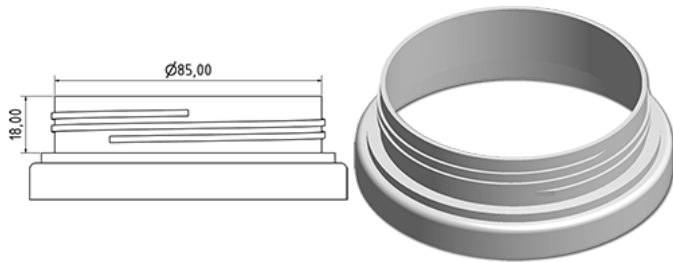

Wide pot 1100 ml

General Information

Ordering numbers : S99090069A34N2154053

Capacity : 1100 ml

Weight : 53.000 gr

Color : C069 (White)

Material : M90 (MAT. HDPE SABIC B.5421)

Media

Neck : G154 (Certificated child safe cap 28/410)

Specification : N2

Without level line, with tactile sigle

Standard packaging : A34

847 pieces per carton / 847 pieces per pallet

- Pieces arranged on the cap carton
- 1 Cap carton
- 6 Layers
- 1 Intermediate pallet 100 X 120
- 1 Cap carton
- 7 Layers
- 1 pallet 100 X 120

X : 120 cm - Y 97 cm