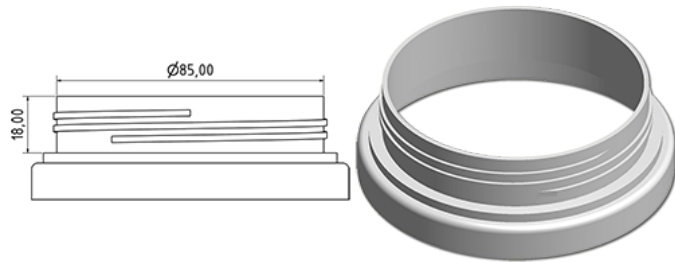

Wide pot 1100 ml

General Information

Ordering numbers : S99090069A34N2154053

Capacity : 1100 ml

Weight : 53.000 gr

Color : C069 (White)

Material : M90 (MAT. HDPE SABIC B.5421)

Media

Neck : G154 (Certificated child safe cap 28/410)

Specification : N2

Without level line, with tactile sigle

Standard packaging : A34

847 pieces per carton / 847 pieces per pallet

- Pieces arranged on the cap carton
- 1 Cap carton
- 6 Layers
- 1 Intermediate pallet 100 X 120
- 1 Cap carton
- 7 Layers
- 1 pallet 100 X 120

X : 120 cm - Y 97 cm