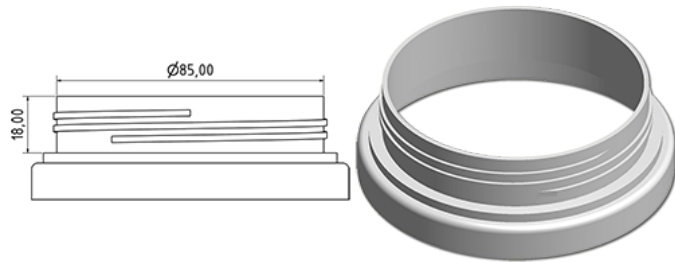

Wide pot 1100 ml

**General Information**

Ordering numbers : S99090069A37N2154053

Capacity : 1100 ml

Weight : 53.000 gr

Color : C069 (White)

Material : M90 (MAT. HDPE SABIC B.5421)

**Media**

**Neck : G154 (Certificated child safe cap 28/410)**

**Specification : N2**

Without level line, with tactile sigle

**Standard packaging : A37**

847 pieces per carton / 847 pieces per pallet

- Pieces arranged on the cap carton
- 1 Cap carton
- 6 Layers
- 1 Cap carton
- 7 Layers
- 1 pallet 100 X 120

X : 120 cm - Y 97 cm