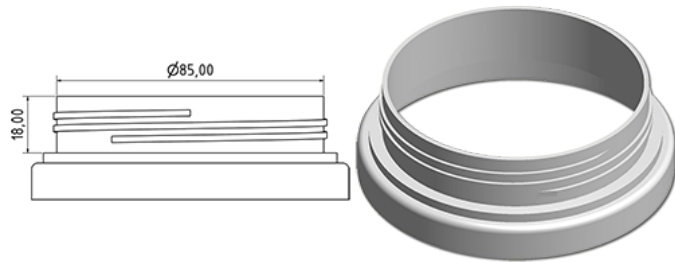

Wide pot 600 ml

General Information

Ordering numbers : S99190069A33N2154039

Capacity : 600 ml

Weight : 39.000 gr

Color : C069 (White)

Material : M90 (MAT. HDPE SABIC B.5421)

Media

Neck : G154 (Certificated child safe cap 28/410)

Specification : N2

Without level line, with tactile sigle

Standard packaging : A33

2310 pieces per carton / 2310 pieces per pallet

- Pieces arranged on the cap carton
- 1 Cap carton
- 10 Layers
- 1 Intermediate pallet 100 X 120
- 1 Cap carton
- 11 Layers
- 1 pallet 100 X 120

X : 120 cm - Y 97 cm